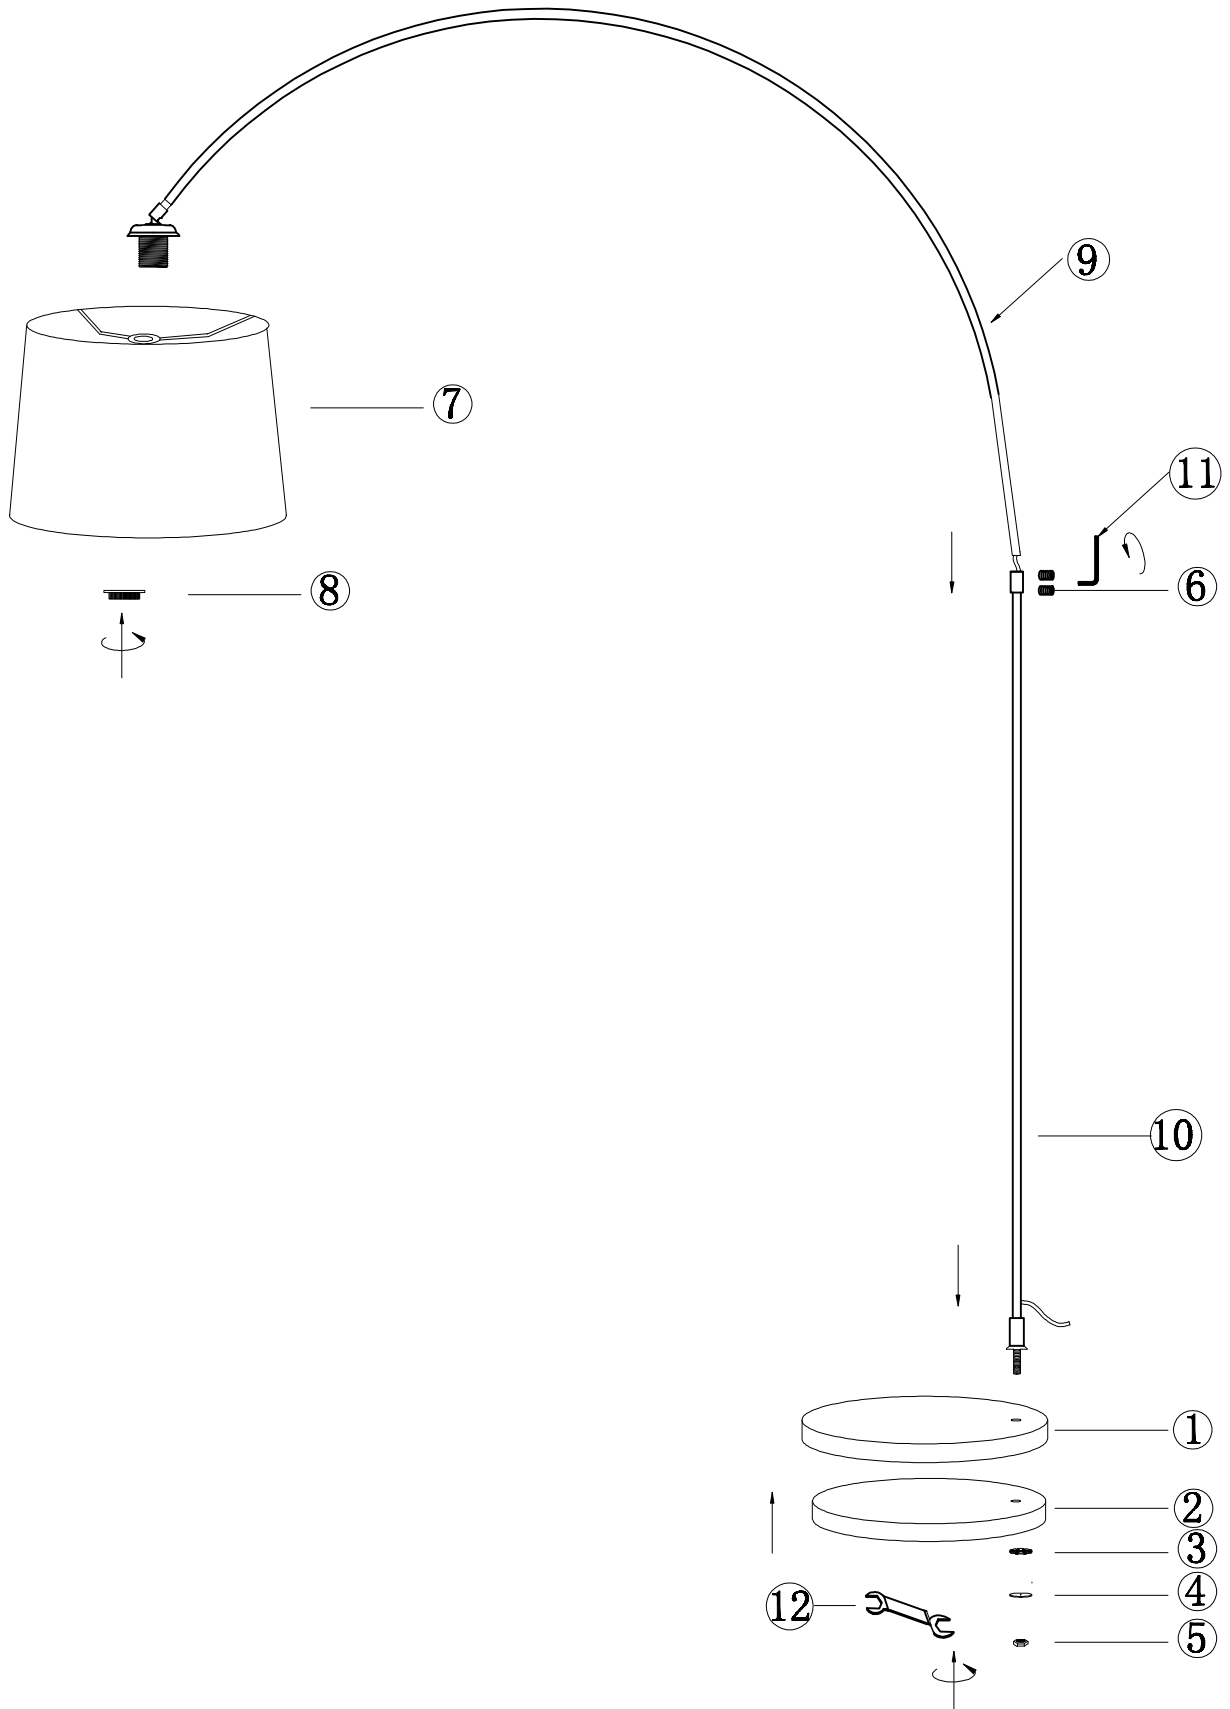

# Kuta

E27 Max. 60W

This luminaire is compatible with bulbs of the energy classes A++ to E

**BoConcept**<sup>®</sup>